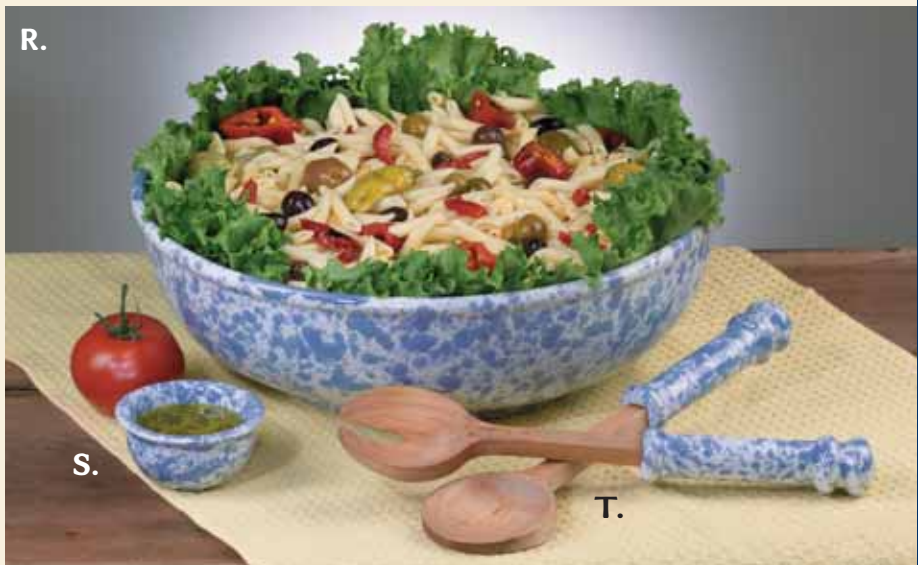

TRADITIONALS

MORNING GLORY BLUE

I. Farmhouse Presentation Bowl

Hand-painted blue rim on summer white.
11¼"Wx6"H 6qt #2186 $99

J. Sugar/Creamer/Tray Set - Sugar Bowl, Creamer, Oval Tray. #54307 $69

K. Covered Butter Dish - Fits standard butter quarter. #1683 $40

L. Molly Stark Pitcher - Named after a local heroine, this grand pitcher is the biggest pitcher made in New England today. Ample & stunning. 12½"H 64oz #9906 $55

M. Large Mixing Bowl - 8½"Wx6"H 3qt #1877 $32

N. Dessert Plate - Set/4 #M41661 $64

O. Muffin Pan - 8"Wx11½"L #9915 $32 Set/2 Muffin Pans #M29915 (SAVE $4.00!) $60

P. Trigger Mugs - You choose the colors! 11oz Set/4 #M41340 $52

Q. Round Baker - 10" 1½qt #1883 $32

All Bennington pieces also available open stock!

R. Family Reunion Pasta Bowl - The largest bowl in production! 14"Wx4"H 7¼qt #2181 $90

S. Our Tiny Crock - Our tiniest piece is made the most. People use it for almost everything. Set/4 #M41892 $24

T. Salad Servers - Custom made to order. Hand wash only. #2208 $49

TRADITIONALS COLLECTION

Safe for microwave, oven, dishwasher. Lead free.