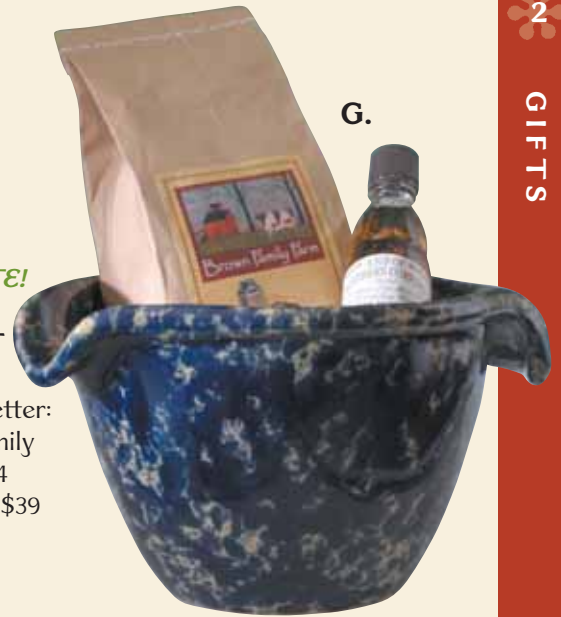

E. Pasta Lovers Set - Salad lovers, soup lovers, everyone loves this 2qt Serving Bowl with individual bowls that happily nest when not in use. Set/5 #55317 \$125

Give hand-made . . .

F.

F. Triple Heart Play - Our Extra Large Heart Baker is dressed to party with the Tall Heart Bowl & Pewter Finish Lid. Think chip & dip & more. Napkins sold separately. #63362 \$59

THE ALL TIME FAVORITE!

G. NEW ENGLAND BATTER BOWL GIFT SET

The 1 1/2qt Batter Bowl & maple syrup nip just got better: the locally made Brown Family Farm Pancake Mix makes 24 yummy pancakes! #63233 \$39

G.