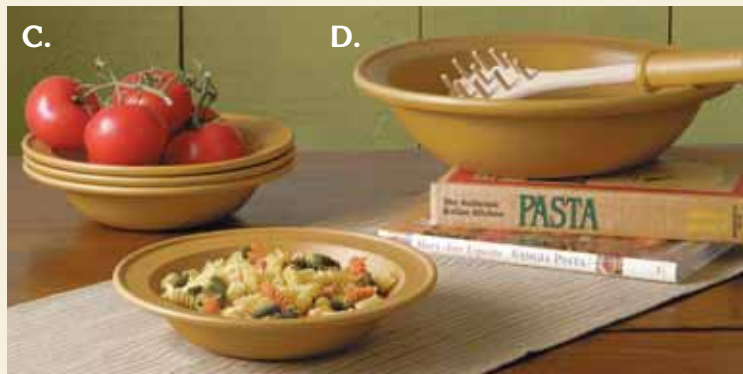

A. Banneton - 12 1/2"L x 3 1/2"W

#1966 $30

B. Butter Crocks - Set/3

#M31892 $18

C. Pasta Bowls - Set/4

8 1/2"W 16oz #M41961 $96

D. Serving Bowl - 12"W 2qt

#1969 $52

E. Antique Pitcher - 8"H #2903 $46

F. Serving Bowl - 12"W 2qt #1969 $52

G. American Classic Mug - Set/4 16oz #M49925 $64

H. Divided Vegetable Dish - 12"L x 8 1/2"W #1665 $40

I. Covered Casserole - 9"W x 6"H 2qt

#1621 $72

J. Trigger Mug - Set/4 11oz

#M41340 $52

K. Tankard Mug - Set/4 12oz

#M4S1 $52

L. Batter Bowl - 9 1/2"W x 5"H 1 1/2qt

#1880 $32

M. Loaf Pan - 5 1/2"W x 12"L 1 1/2qt #1874 $30

N. Square Baker - 8" x 8" 1 1/2qt #1888 $32

O. Utility Crock - 8"H #1398 $29

P. Large Mixing Bowl - 8"W x 6"H #1877 $32

Q. Round Baker - 10" 1 1/2qt #1883 $32

R. Rectangular Baker - 8"W x 16"L 3qt #1889 $50

THREE SPECIAL OFFERS!

Antique Pitcher & Bowl Set - (items E & F)

#52405 (SAVE $9.00) $89

Basic Bakeware Set One - (items L, M & N)

#53212 (SAVE $15.00) $79

Basic Bakeware Set Two - (items P, Q & R)

#53213 (SAVE $15.00) $99