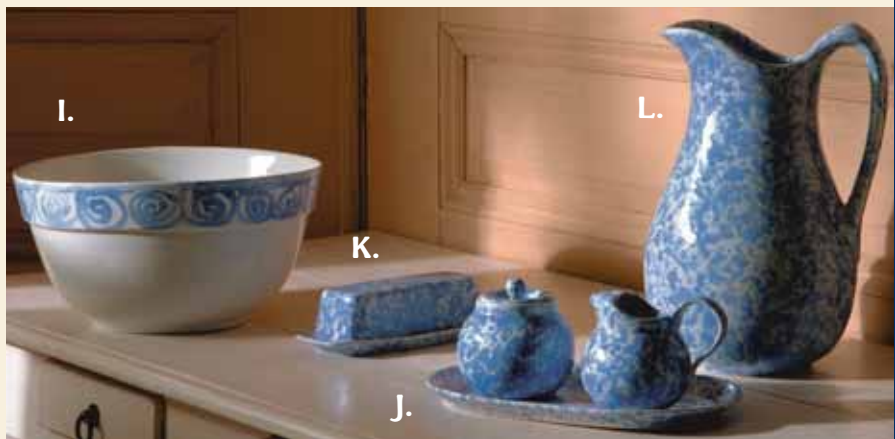

TRADITIONALS

MORNING GLORY BLUE

I. Farmhouse Presentation Bowl

Hand-painted blue rim on summer white.
11¼"Wx6"H 6qt #2186 $99

J. Sugar/Creamer/Tray Set - Sugar Bowl, Creamer, Oval Tray. #54307 $69

K. Covered Butter Dish - Fits standard butter quarter. #1683 $40

L. Molly Stark Pitcher - Named after a local heroine, this grand pitcher is the biggest pitcher made in New England today. Ample & stunning. 12½"H 64oz #9906 $55

M. Large Mixing Bowl - 8½"Wx6"H 3qt #1877 $32

N. Dessert Plate - Set/4 #M41661 $64

O. Muffin Pan - 8"Wx11½"L #9915 $32 Set/2 Muffin Pans #M29915 (SAVE $4.00!) $60

P. Trigger Mugs - You choose the colors! 11oz Set/4 #M41340 $52

Q. Round Baker - 10" 1½qt #1883 $32

All Bennington pieces also available open stock!

R. Family Reunion Pasta Bowl - The largest bowl in production! 14"Wx4"H 7¼qt #2181 $90

S. Our Tiny Crock - Our tiniest piece is made the most. People use it for almost everything. Set/4 #M41892 $24

T. Salad Servers - Custom made to order. Hand wash only. #2208 $49

TRADITIONALS COLLECTION

Safe for microwave, oven, dishwasher. Lead free.