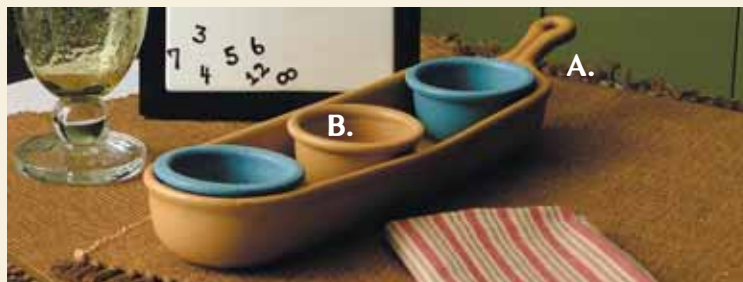

A. Banneton - 12 1/2"L x 3 1/2"W

#1966 $30

B. Butter Crocks - Set/3

#M31892 $18

C. Pasta Bowls - Set/4

8 1/2"W 16oz #M41961 $96

D. Serving Bowl - 12"W 2qt

#1969 $52

E. Antique Pitcher - 8"H #2903 $46

F. Serving Bowl - 12"W 2qt #1969 $52

G. American Classic Mug - Set/4 16oz #M49925 $64

H. Divided Vegetable Dish - 12"L x 8 1/2"W #1665 $40

I. Covered Casserole - 9"W x 6"H 2qt

#1621 $72

J. Trigger Mug - Set/4 11oz

#M41340 $52

K. Tankard Mug - Set/4 12oz

#M4S1 $52

L. Batter Bowl - 9 1/2"W x 5"H 1 1/2qt

#1880 $32

M. Loaf Pan - 5 1/2"W x 12"L 1 1/2qt #1874 $30

N. Square Baker - 8" x 8" 1 1/2qt #1888 $32

O. Utility Crock - 8"H #1398 $29

P. Large Mixing Bowl - 8"W x 6"H #1877 $32

Q. Round Baker - 10" 1 1/2qt #1883 $32

R. Rectangular Baker - 8"W x 16"L 3qt #1889 $50

THREE SPECIAL OFFERS!

Antique Pitcher & Bowl Set - (items E & F)

#52405 (SAVE $9.00) $89

Basic Bakeware Set One - (items L, M & N)

#53212 (SAVE $15.00) $79

Basic Bakeware Set Two - (items P, Q & R)

#53213 (SAVE $15.00) $99