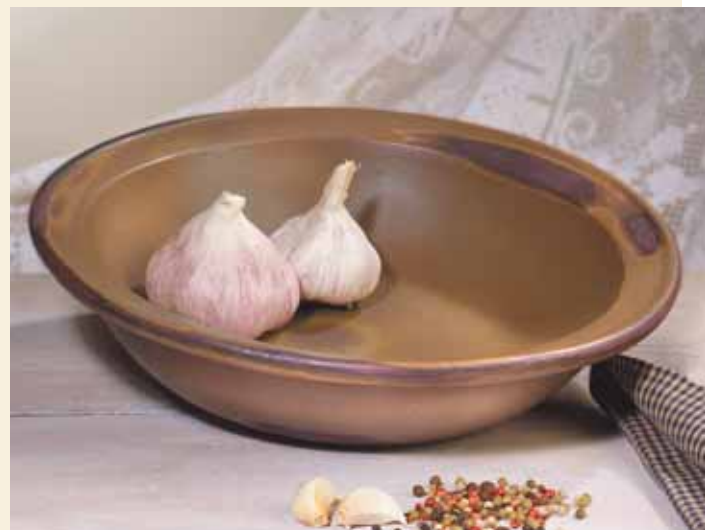

Basic Bakeware Set One - (items L, M & N)

#53212 (SAVE \$15.00) \$79

Basic Bakeware Set Two - (items P, Q & R)

#53213 (SAVE \$15.00) \$99

Elements Collection

Elements Green, Elements Blue and Elements Gold — Cool retro glazes with a modern flair

Tavernware Collection

Softly rubbed tawny glaze on a mahogany clay body

Opposite page top:

Sideboard Platter - Sturdy and attractive, this platter fits the bill. *(Lowest price in 5 years!)* 10¹/₂"Wx18"L #1671 \$59

Bennington Lidded Crocks - Sold only in Tavernware, these 22oz bowls have matching Bennington Potters lids. 6"Wx3"H #52324 \$35

Opposite page bottom left:

4 Piece Place Setting - Dinner Plate, Luncheon Plate, Dessert Plate, Mug - Your choice (American Classic mug \$3.00 more) #54120 \$71