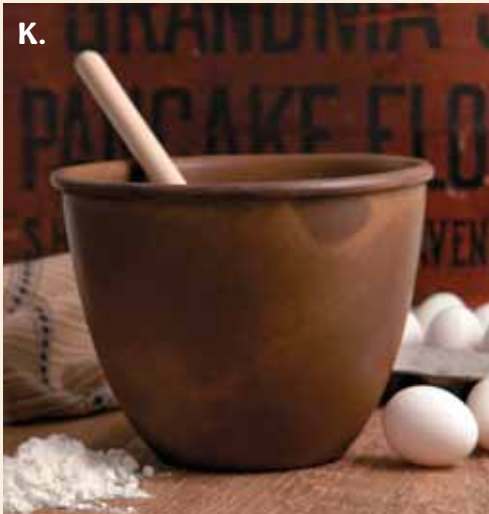

You can get all these pieces in any of our current glazes!
See page 10