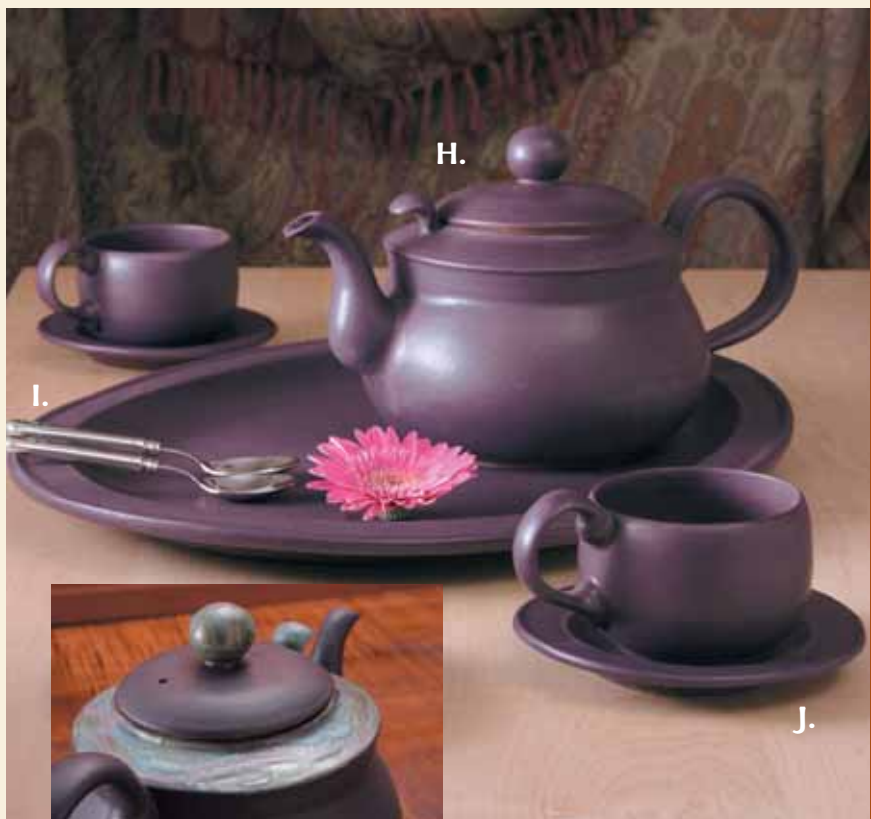

G. Molly Stark Pitcher - Shown here in our Mt. Equinox glazing. Stunning. 12½"H 64oz #9906ME \$79

NEW SHAPES! A BENNINGTON TEA SET!

H. Bennington Teapot - This is a wonderful 2qt Teapot. Limited quantities. Glazes pictured pages 5, 14 & 18. #2300 \$89

J. Teacup & Saucer Set - Versatile pieces, the 10oz tea cup can be used on its own as a mug or bowl & 5¾" ringless saucer easily solos as a desert or bread & butter plate. #52117 \$30

A. Banneton - 12 1/2"L x 3 1/2"W