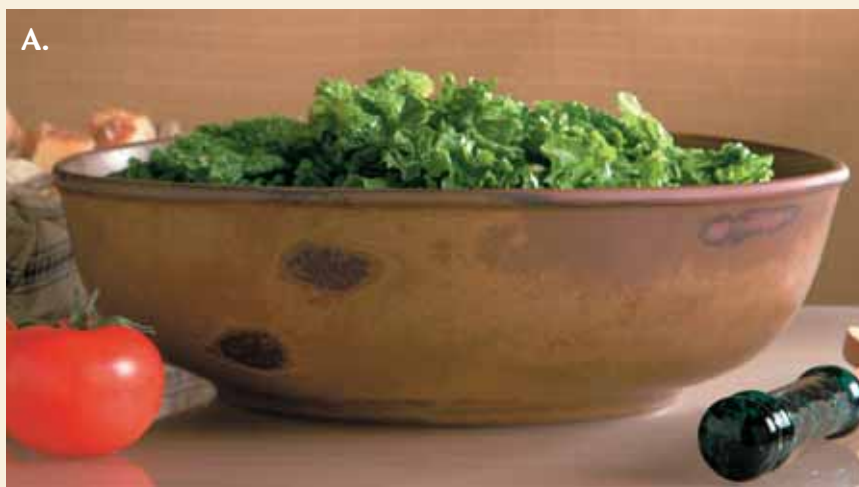

Opposite page top:

Sideboard Platter - Sturdy and attractive, this platter fits the bill. *(Lowest price in 5 years!)* 10¹/₂"Wx18"L #1671 $59

Bennington Lidded Crocks - Sold only in Tavernware, these 22oz bowls have matching Bennington Potters lids. 6"Wx3"H #52324 $35

Opposite page bottom left:

4 Piece Place Setting - Dinner Plate, Luncheon Plate, Dessert Plate, Mug - Your choice (American Classic mug $3.00 more) #54120 $71

Opposite page bottom right:

Serving Bowl - 12"Wx3"H Serves six. #1969 $52

A. Family Reunion Pasta Bowl - The largest bowl in production! 14"Wx4"H 7¹/₄qt #2181 $90

B. Creamer - #2088 $24

C. Sugar Bowl - #2089 $24

D. Trigger Mugs - 11oz Set/4 #M41340 $52

E. Tankard Mugs - 12oz Set/4 #M4S1 $52

F. King's Plate - 12" charger. #1670 $32

G. Companion Bowl/Crowned - Our 16oz Basic Bowl is crowned regally with a pewter finished lid. Handwash lid for best results. #63352 $32

King's Plate & Companion Bowl/Crowned *(SAVE $4.00 on set!)* #63351 $60

NEW SHAPES! NEW DESIGNS!

H. Bennington Teapot - This wonderful new teapot has a counter-lift for easy pouring & a built-in strainer in the spout. Very limited quantities, especially at holiday time. 12"W 2qt #2300 $89

I. Teacup & Saucer Set - Versatile pieces, the 10oz tea cup can be used on its own as mug or bowl & 5³/₄" ringless saucer easily solos as a desert or bread & butter plate. #52117 $30

Safe for microwave, oven, dishwasher. Lead free.